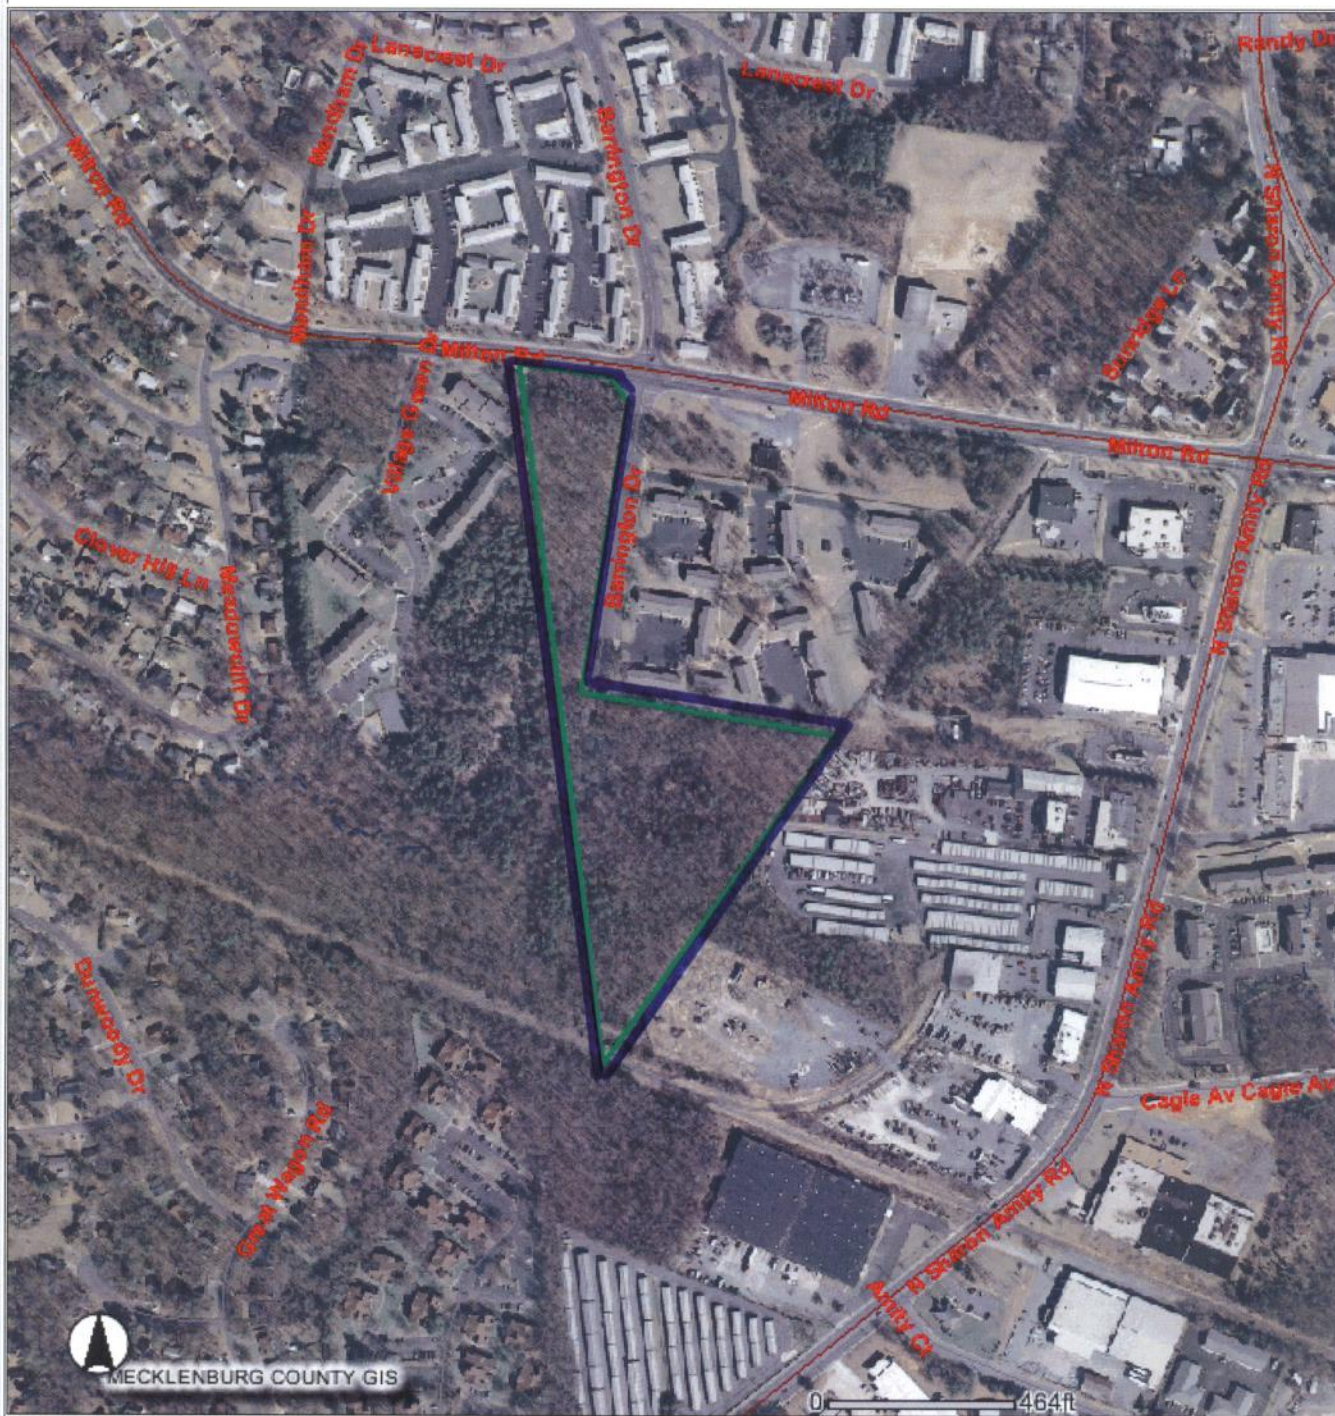

POLARIS

Property Ownership Land Records Information System

Date Printed: Wed Mar 10 2010 15:28:16 GMT-0500 (Eastern Standard Time)

Babb 10.3 acre tract - areal

This map is prepared for the inventory of real property within Mecklenburg County and is compiled from recorded deeds, plats, tax maps, surveys, planimetric maps, and other public records and data. Users of this map are hereby notified that the aforementioned public primary information sources should be consulted for verification. Mecklenburg County and its mapping contractors assume no legal responsibility for the information contained herein.

MILTON RD. @ BARRINGTON DR.
EAST CHARLOTTE